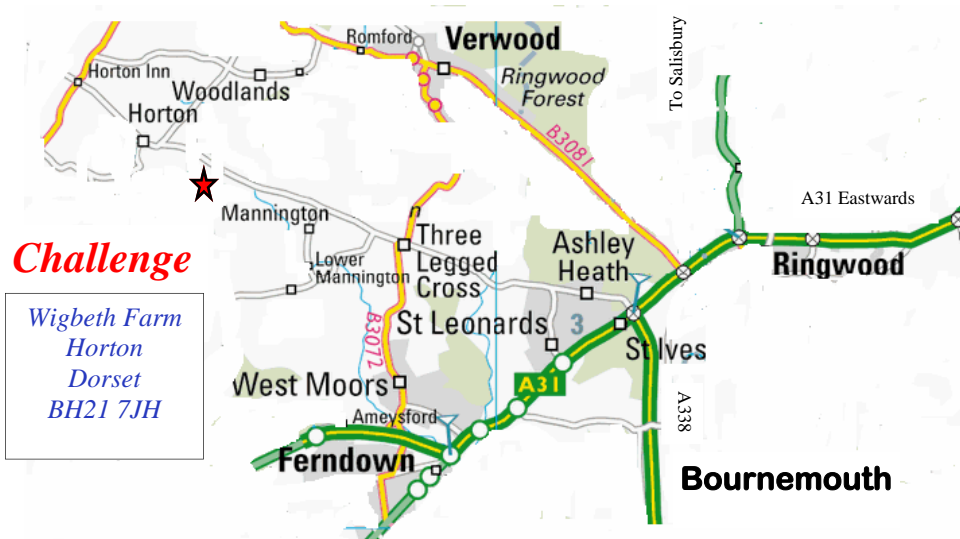

Challenge Leisure

Wigbeth Farm, Horton Road

If you do experience any problems, our marshals are usually on site a few hours before your arrival time and can be contacted on

07768 305666